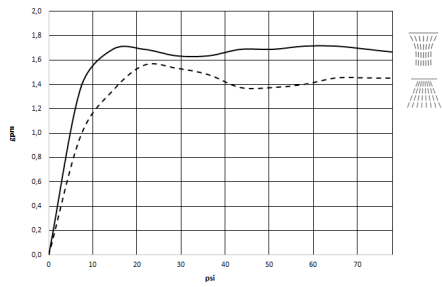

RAINMOON Rain panel with color light - Matte White

41 615 979

- exposed trim parts

1x rain panel for ceiling installation

- Rain panel with 2 different spray modes
- AQUACIRCLE RAIN: Circular rain curtain, max. flow rate 6 l/min (at 3 bar)
- TEMPEST RAIN: Natural rain, max. flow rate 5 l/min (at 3 bar)
- RGBW LED ambient lighting
- Matt white cover, RAL 9003
- Outside diameter 48.8", opening diameter 17.7"
- with anti-scale system
- Provided by customer: Zigbee gateway

Required miscellaneous

RAINMOON Concealed ceiling installation box with color light - 35 615 970 90

- Ceiling installation enclosure 1356 x 1356 x 290 mm
- Opening diameter 1252 mm
- min. recess depth 290 mm
- concealed rough parts

RAINMOON Rain panel with color light - Matte White

41 615 979

Flow rate chart

RAINMOON Rain panel with color light - Matte White

41 615 979

Spare parts list

No.	Item Number	Name	Quantity used	Delivery time
1	90 10 01 183 01 90	lamp	1	2
2	90 17 09 056 01 90	jet module	12	60
3	90 18 40 222 00 90	adaptor	24	2
4	90 24 04 321 00 90	threaded connector	1	60
5	90 17 20 211 00 90	joint	1	60
6	90 24 04 346 01 90	connection AQUACIRCLE	1	2
7	90 24 04 346 02 90	connection TEMPEST	1	2
8	90 17 09 057 01 90	jet module	12	2
9	90 17 20 217 00 90	holder	4	60
10	90 17 20 216 00 90	holder	3	60
11	90 11 02 325 00 90	cover	1	2