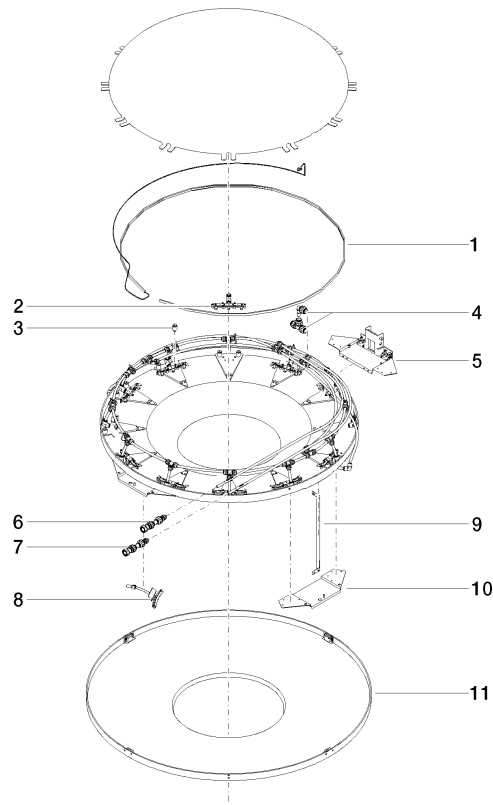

RAINMOON Rain panel with color light - Matte White

41 615 979

- exposed trim parts

1x rain panel for ceiling installation

- Rain panel with 2 different spray modes
- AQUACIRCLE RAIN: Circular rain curtain, max. flow rate 6 l/min (at 3 bar)
- TEMPEST RAIN: Natural rain, max. flow rate 5 l/min (at 3 bar)
- RGBW LED ambient lighting
- Matt white cover, RAL 9003
- Outside diameter 48.8", opening diameter 17.7"
- with anti-scale system
- Provided by customer: Zigbee gateway

Required miscellaneous

RAINMOON Concealed ceiling installation box with color light - 35 615 970 90

- Ceiling installation enclosure 1356 x 1356 x 290 mm
- Opening diameter 1252 mm
- min. recess depth 290 mm
- concealed rough parts

RAINMOON Rain panel with color light - Matte White

41 615 979

Flow rate chart

RAINMOON Rain panel with color light - Matte White

41 615 979

Spare parts list

No.	Item Number	Name	Quantity used	Delivery time
1	90 10 01 183 01 90	lamp	1	2
2	90 17 09 056 01 90	jet module	12	60
3	90 18 40 222 00 90	adaptor	24	2
4	90 24 04 321 00 90	threaded connector	1	60
5	90 17 20 211 00 90	joint	1	60
6	90 24 04 346 01 90	connection AQUACIRCLE	1	2
7	90 24 04 346 02 90	connection TEMPEST	1	2
8	90 17 09 057 01 90	jet module	12	2
9	90 17 20 217 00 90	holder	4	60
10	90 17 20 216 00 90	holder	3	60
11	90 11 02 325 00 90	cover	1	2